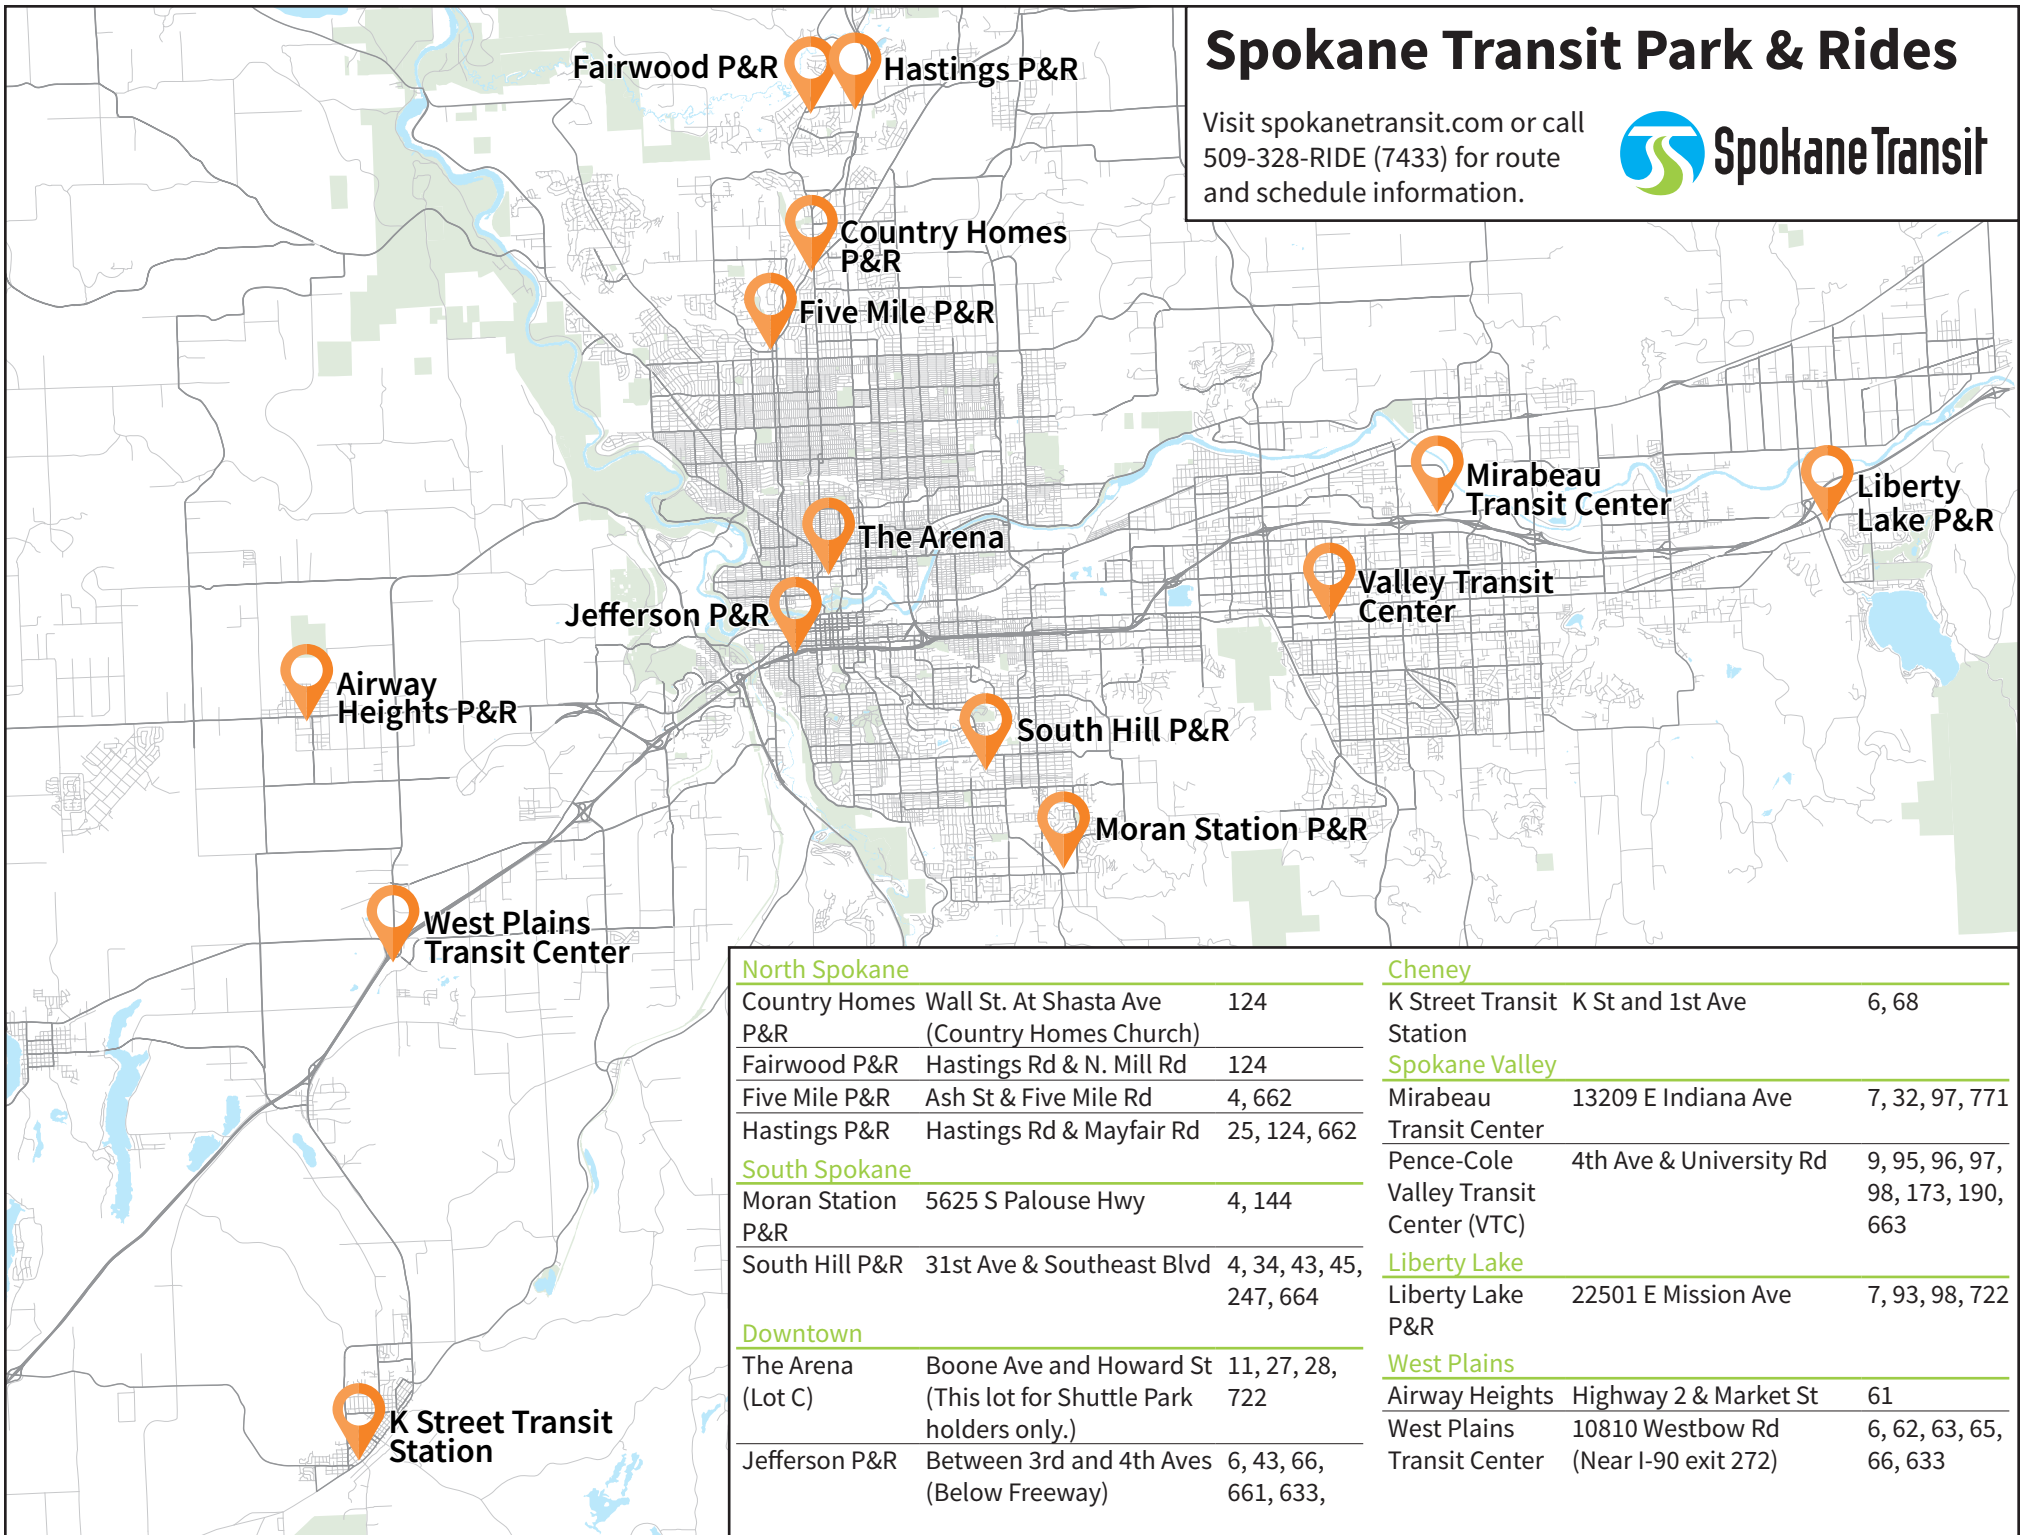

# Spokane Transit Park & Rides

Visit [spokanetransit.com](http://spokanetransit.com) or call 509-328-RIDE (7433) for route and schedule information.

## South Spokane

Moran Station P&R	5625 S Palouse Hwy	4, 144
South Hill P&R	31st Ave & Southeast Blvd	4, 34, 43, 45, 247, 664

## Downtown

The Arena	Boone Ave and Howard St (Lot C)	11, 27, 28, 722
Jefferson P&R	Between 3rd and 4th Aves (Below Freeway)	6, 43, 66, 661, 633,

## Cheney

K Street Transit Station	K St and 1st Ave	6, 68
--------------------------	------------------	-------